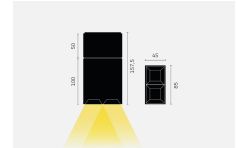

kreon specification sheet

product	KR967341-9027-SP-EX prologe 40 double, LED, white, gear excl.
general information	
application	surface-mounted luminaire for ceilings
direction of mounting	↓
ip classification	40
electric gear	not included
dimming	gear excluded
full dimensions	
LxWxH	45mm x 85mm x 157,5mm
illuminant	
output	912lm
CCT	2700K
CRI	90+
drive current	500mA
lamptype	LED
symbol	
wattage	12W
beam angle	spot (20°)

Louvre for DL/WDL is always black