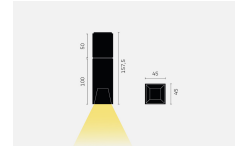

# kreon specification sheet

<b>product</b>	KR967242-9027-WFL   prologe 40 single, deep louvre, LED, black, gear excl.
<b>general information</b>	
application	surface-mounted luminaire for ceilings
direction of mounting	↓
ip classification	40
electric gear	not included
<b>full dimensions</b>	
LxWxH	45mm x 45mm x 157,5mm
<b>illuminant</b>	
output	490lm
CCT	2700K
CRI	90+
drive current	700mA
lamptype	LED
symbol	
wattage	8,4W
beam angle	wide flood (38°)