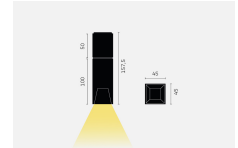

kreon specification sheet

product	KR967242-9027-SP prologe 40 single, deep louvre, LED, black, gear excl.
general information	
application	surface-mounted luminaire for ceilings
direction of mounting	↓
ip classification	40
electric gear	not included
full dimensions	
LxWxH	45mm x 45mm x 157,5mm
illuminant	
output	490lm
CCT	2700K
CRI	90+
drive current	700mA
lamptype	LED
symbol	
wattage	8,4W
beam angle	spot (20°)