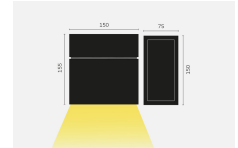

kreon specification sheet

product	KR967231-9027 prologe 80 double fixed LED, white, driver incl.
general information	
application	surface-mounted luminaire for ceilings
direction of mounting	↓
protection class	3
ip classification	20
electric gear	not included
full dimensions	
LxWxH	150mm x 75mm x 155mm
illuminant	
output	960lm
CCT	2700K
CRI	90+
lamptype	LED
symbol	
wattage	2x5,4W
voltage	230V
material and surface	
housing	
material	sheet steel
colour	white
surface treatment	cataphoretically primed and powdercoated