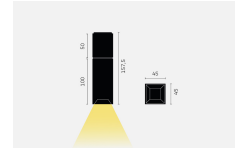

kreon specification sheet

product	KR967142-9027-WFL prologe 40 single, LED, black, gear excl.
general information	
application	surface-mounted luminaire for ceilings
direction of mounting	↓
ip classification	40
electric gear	not included
full dimensions	
LxWxH	45mm x 45mm x 157,5mm
illuminant	
output	547lm
CCT	2700K
CRI	90+
drive current	700mA
lamptype	LED
symbol	
wattage	8,4W
beam angle	wide flood (38°)