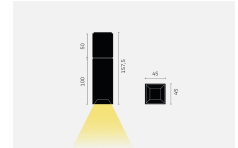

# kreon specification sheet

<b>product</b>	KR967141-9027-SP   prologe 40 single, LED, white, gear excl.
<b>general information</b>	
application	surface-mounted luminaire for ceilings
direction of mounting	↓
ip classification	40
electric gear	not included
<b>full dimensions</b>	
LxWxH	45mm x 45mm x 157,5mm
<b>illuminant</b>	
output	547lm
CCT	2700K
CRI	90+
drive current	700mA
lamptype	LED
symbol	
wattage	8,4W
beam angle	spot (20°)