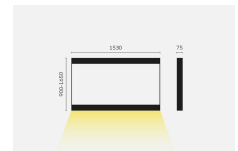

kreon specification sheet

your selection	KR963672-9027-DD cadre 1500 linear, LED, black anodised
KR763722	pendant systems pendant end for Cadre, 900-1200mm, black anodised / black leather
product	KR963672-9027-DD cadre 1500 linear, LED, black anodised
general information	
application	surface-mounted luminaire for ceilings
direction of mounting	↓
protection class	1
ip classification	40
input voltage	230V
electric gear	included
dimming	DALI
visible dimensions	
LxWxH	1530mm x 75mm x H
pending height	900-1650mm
illuminant	
output	3011lm
CCT	2700K
CRI	90+
lamptype	LED
symbol	
wattage	47,7W
voltage	230V
material and surface	
housing	
material	aluminium, extruded
colour	black
surface treatment	anodised

Pendant height depends on the chosen accessory.

kreon specification sheet

required accessories	
pendant systems	KR763722 pendant end for Cadre, 900-1200mm, black anodised / black leather
general information	
certification	CE
full dimensions	
width	75mm
pending height	900mm-1200mm
material and surface	
central element	
material	aluminium
surface treatment	anodised
colour	black
end sections	
material	aluminium
surface treatment	leather-covered / anodised
colour	black