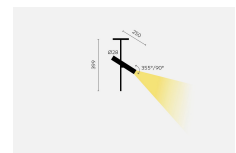

kreon specification sheet

your selection	KR963011-9027-SP esprit single ceiling, LED, white
KR717104	plasterkits plasterkit trimless
product	KR963011-9027-SP esprit single ceiling, LED, white
general information	
application	recessed luminaire for ceilings
direction of mounting	→↓
protection class	3
ip classification	40
certification	CE
electric gear	not included
full dimensions	
length	250mm
diameter	28mm
pending height	399mm
fixture dimensions	
length	250mm
diameter	28mm
illuminant	
output	156lm
CCT	2700K
CRI	90+
drive current	1050mA
lamptype	LED
symbol	
wattage	3,2W
rotation/inclination	355°/90°
beam angle	spot (20°)