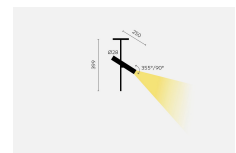

kreon specification sheet

your selection	KR963011-9027-DL esprit single ceiling, LED, white
KR717104	plasterkits plasterkit trimless
product	KR963011-9027-DL esprit single ceiling, LED, white
general information	
application	recessed luminaire for ceilings
direction of mounting	→↓
protection class	3
ip classification	40
certification	CE
electric gear	not included
full dimensions	
length	250mm
diameter	28mm
pending height	399mm
fixture dimensions	
length	250mm
diameter	28mm
illuminant	
output	398lm
CCT	2700K
CRI	90+
drive current	1050mA
lamptype	LED
symbol	
wattage	12W
rotation/inclination	355°/90°
beam angle	dark light (33°)