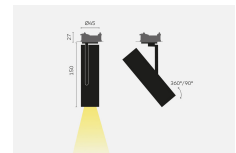

# kreon specification sheet

<b>your selection</b>	KR962312-9027-SP   holon 40 directional recessed mounted, LED, black
KR707104	plasterkits   plasterkit
<b>product</b>	KR962312-9027-SP   holon 40 directional recessed mounted, LED, black
<b>general information</b>	
application	semi-recessed luminaire for ceilings
direction of mounting	↓
protection class	3
ip classification	40
certification	CE
electric gear	not included
<b>visible dimensions</b>	
height	155mm
diameter	45mm
<b>illuminant</b>	
output	558lm
CCT	2700K
CRI	90+
drive current	700mA
lamptype	LED
symbol	
wattage	8,4W
rotation/inclination	355°/90°
beam angle	spot (20°)
<b>material and surface</b>	
lamp housing	
material	aluminium, turned
colour	black
surface treatment	powdercoated
<b>cut-out dimensions</b>	
<b>in plasterboard</b>	
height	35mm
diameter	63mm