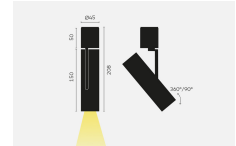

# kreon specification sheet

<b>product</b>	KR962302-9027-FL   holon 40 directional surface mounted, LED, black, gear excl.
<b>general information</b>	
application	luminaire for ceilings
direction of mounting	↓
protection class	3
ip classification	40
certification	CE
electric gear	not included
<b>visible dimensions</b>	
height	205mm
diameter	45mm
<b>illuminant</b>	
output	558lm
CCT	2700K
CRI	90+
drive current	700mA
lamptype	LED
symbol	
wattage	8,4W
rotation/inclination	355°/90°
beam angle	flood (30°)
<b>material and surface</b>	
lamp housing	
material	aluminium, turned
colour	black
surface treatment	powdercoated