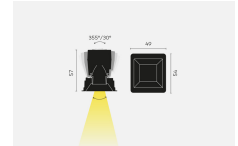

kreon specification sheet

product	KR957781-9027-SP down 40 directional, LED, white
general information	
application	recessed luminaire for ceilings
direction of mounting	↓
protection class	3
ip classification	40
certification	CE
power	2W
electric gear	not included
visible dimensions	
LxW	49mm x 54mm
illuminant	
output	121lm / 143lm
CCT	2700K
CRI	90+
drive current	700mA / 1050mA
lamptype	LED
symbol	
wattage	2W / 3,2W
rotation/inclination	360°/30°
beam angle	spot (10°)
material and surface	
louvre	
material	zamak, die cast
colour	white
surface treatment	painted
installation frame	
material	aluminium, die-cast
colour	white
surface treatment	powdercoated
cut-out dimensions	
in plasterboard	
LxWxD	45mm x 45mm x 80mm
panel	9-18 mm