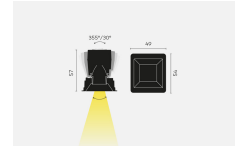

kreon specification sheet

product	KR957781-9027-FL down 40 directional, LED, white
general information	
application	recessed luminaire for ceilings
direction of mounting	↓
protection class	3
ip classification	40
certification	CE
power	2W
electric gear	not included
visible dimensions	
LxW	49mm x 54mm
illuminant	
output	121lm / 143lm
CCT	2700K
CRI	90+
drive current	700mA / 1050mA
lamptype	LED
symbol	
wattage	2W / 3,2W
rotation/inclination	360°/30°
beam angle	flood (24°)
material and surface	
louvre	
material	zamak, die cast
colour	white
surface treatment	painted
installation frame	
material	aluminium, die-cast
colour	white
surface treatment	powdercoated
cut-out dimensions	
in plasterboard	
LxWxD	45mm x 45mm x 80mm
panel	9-18 mm