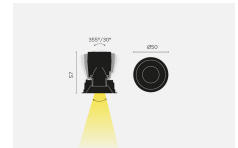

# kreon specification sheet

<b>product</b>	KR957732-9027-SP   aplis 40 directional, LED, black
<b>general information</b>	
application	recessed luminaire for ceilings
direction of mounting	↓
protection class	3
ip classification	40
power	2W
electric gear	not included
<b>visible dimensions</b>	
diameter	50mm
<b>illuminant</b>	
output	121lm / 143lm
CCT	2700K
CRI	90+
drive current	700mA / 1050mA
lamptype	LED
symbol	
wattage	2W / 3,2W
rotation/inclination	360°/30°
beam angle	spot (10°)
<b>material and surface</b>	
louvre	
material	zamak, die cast
colour	black
surface treatment	painted
installation frame	
material	aluminium, die-cast
colour	black
surface treatment	powdercoated
<b>cut-out dimensions</b>	
<b>in plasterboard</b>	
depth	80mm
diameter	45mm
panel	9-18mm