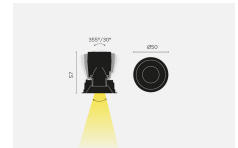

kreon specification sheet

product	KR957731-9027-FL aplis 40 directional, LED, white
general information	
application	recessed luminaire for ceilings
direction of mounting	↓
protection class	3
ip classification	40
power	2W
electric gear	not included
visible dimensions	
diameter	50mm
illuminant	
output	121lm / 143lm
CCT	2700K
CRI	90+
drive current	700mA / 1050mA
lamptype	LED
symbol	
wattage	2W / 3,2W
rotation/inclination	360°/30°
beam angle	flood (24°)
material and surface	
louvre	
material	zamak, die cast
colour	white
surface treatment	painted
installation frame	
material	aluminium
colour	white
surface treatment	powdercoated
cut-out dimensions	
in plasterboard	
depth	80mm
diameter	45mm
panel	9-18mm