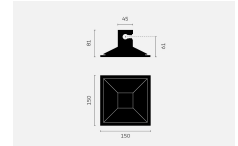

kreon specification sheet

| | |
|----------------------------|---|
| product | KR954092-9027-DIM prologe 40 stone on-kagi, level 2, black |
| general information | |
| application | luminaire for surface-mounted profile on ceilings |
| input voltage | 24Vdc |
| dimming | dimmable |
| illuminant | |
| output | 159lm |
| CCT | 2700K |
| CRI | 90+ |
| lamptype | LED |
| symbol |  |
| wattage | 9,8W |
| voltage | 24Vdc |