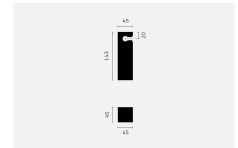

kreon specification sheet

product	KR954072-9027-DIM prologe 40 on-kagi wallwasher, level 2, black
general information	
application	luminaire for surface-mounted profile on ceilings
input voltage	24Vdc
dimming	dimmable
illuminant	
output	279lm
CCT	2700K
CRI	90+
lamptype	LED
symbol	
wattage	5,2W
voltage	24Vdc