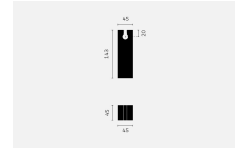

# kreon specification sheet

<b>product</b>	KR954061-9027-DIM   prologe 40 on-kagi wallwasher, level 1, white
<b>general information</b>	
application	luminaire for surface-mounted profile on ceilings
input voltage	24Vdc
dimming	dimmable
<b>full dimensions</b>	
LxWxH	45mm x 45mm x 143mm
<b>illuminant</b>	
output	279lm
CCT	2700K
CRI	90+
lamptype	LED
symbol	
wattage	5,2W
voltage	24Vdc