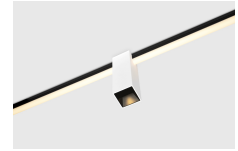

# kreon specification sheet

<b>product</b>	KR954061-9027-DIM   prologe 40 on-kagi wallwasher, level 1, white
<b>general information</b>	
application	luminaire for surface-mounted profile on ceilings
input voltage	24Vdc
dimming	dimmable
<b>full dimensions</b>	
LxWxH	45mm x 45mm x 143mm
<b>illuminant</b>	
output	279lm
CCT	2700K
CRI	90+
lamptype	LED
symbol	
wattage	5,2W
voltage	24Vdc