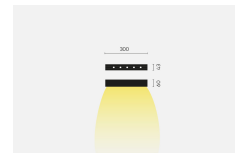

kreon specification sheet

your selection	KR953501-9027-SP nuit 1x5, gear excl., white
KR753301	mountings recessed mounting for Nuit gear excl., trim, white
product	KR953501-9027-SP nuit 1x5, gear excl., white
general information	
application	luminaire for ceilings
direction of mounting	↓
ip classification	20
power	7W
electric gear	not included
full dimensions	
LxWxH	300mm x 42,5mm x 60mm
illuminant	
output	585lm
CCT	2700K
CRI	90+
drive current	500mA
lamptype	LED
symbol	
wattage	7W
beam angle	spot (12°)
material and surface	
profile	
material	aluminium, extruded
colour	white
surface treatment	powdercoated
optional accessories	
mountings	KR753301 recessed mounting for Nuit gear excl., trim, white
material and surface	
mounting	
material	aluminium, extruded
surface treatment	powdercoated
colour	white