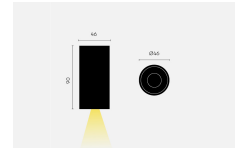

kreon specification sheet

product	KR952912-9027-SP up 40 circular, surface mounted, black
general information	
application	surface-mounted luminaire for ceilings
direction of mounting	↑
protection class	3
ip classification	67
electric gear	not included
full dimensions	
height	90mm
diameter	46mm
illuminant	
output	159lm
CCT	2700K
CRI	90+
drive current	700mA
lamptype	LED
symbol	
wattage	2W
configuration options	
beam angle	spot