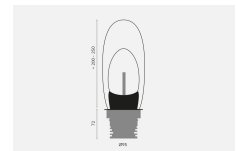

kreon specification sheet

your selection	KR952712 up 80 circular gherkin
KR772753	gear LED driver, 700mA, DALI, 35W (IP68)
product	KR952712 up 80 circular gherkin
general information	
application	recessed luminaire for floors
direction of mounting	↑
ip classification	67
power	8,4W
electric gear	not included
visible dimensions	
height	~200-250mm
full dimensions	
HxD	~200-250mm x 70
diameter	95mm
illuminant	
output	152lm
colour temperature	2700K
CRI	80+
drive current	700mA
lamptype	LED
symbol	
wattage	8,4W
cut-out dimensions	
in plasterboard	
depth	84mm
diameter	86mm
in massive element	
depth	84mm
diameter	86mm

kreon specification sheet

The stated dimensions are only to be used as a reference. Actual dimensions may vary.
Each unit is unique due to the artisanal production technique.

optional accessories	
gear	KR772753 LED driver, 700mA, DALI, 35W (IP68)
general information	
ip classification	68
drive current	700mA
