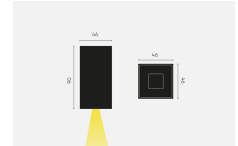

# kreon specification sheet

<b>product</b>	KR952011-9027-SP   up 40, surface mounted, white
<b>general information</b>	
application	surface-mounted luminaire for ceilings
direction of mounting	↑
protection class	3
ip classification	67
electric gear	not included
<b>full dimensions</b>	
LxWxH	46mm x 46mm x 90mm
<b>illuminant</b>	
output	149lm
CCT	2700K
CRI	90+
drive current	700mA
lamptype	LED
symbol	
wattage	2W
<b>configuration options</b>	
beam angle	spot