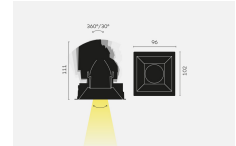

kreon specification sheet

product	KR947931-9827-SP down 80 directional, LED, white
general information	
application	recessed luminaire for ceilings
direction of mounting	↓
protection class	3
ip classification	40
electric gear	not included
visible dimensions	
LxW	96mm x 102mm
illuminant	
output	494lm
CCT	2700K
CRI	98
drive current	700mA
lamptype	LED
symbol	
wattage	15,2W
rotation/inclination	360°/30°
beam angle	spot (18°)
material and surface	
louvre	
material	zamak, die cast
colour	white
surface treatment	powdercoated
installation frame	
material	zamak, die cast
colour	white
surface treatment	powdercoated
glass cover	
inclosed	1 filter holder various filters and lenses possible
cut-out dimensions	
in plasterboard	
LxWxH	91mm x 91mm x 120mm
panel	9-26mm