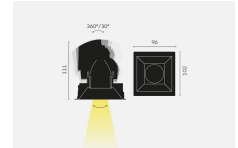

# kreon specification sheet

<b>product</b>	KR947931-9827-FL   down 80 directional, LED, white
<b>general information</b>	
application	recessed luminaire for ceilings
direction of mounting	↓
protection class	3
ip classification	40
electric gear	not included
<b>visible dimensions</b>	
LxW	96mm x 102mm
<b>illuminant</b>	
output	494lm
CCT	2700K
CRI	98
drive current	700mA
lamptype	LED
symbol	
wattage	15,2W
rotation/inclination	360°/30°
beam angle	flood (28°)
<b>material and surface</b>	
louvre	
material	zamak, die cast
colour	white
surface treatment	powdercoated
installation frame	
material	zamak, die cast
colour	white
surface treatment	powdercoated
<b>glass cover</b>	
inclosed	1 filter holder various filters and lenses possible
<b>cut-out dimensions</b>	
<b>in plasterboard</b>	
LxWxH	91mm x 91mm x 120mm
panel	9-26mm