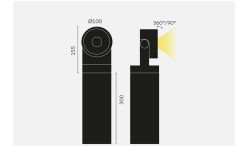

kreon specification sheet

product	KR943552-9030-FL-SW wabi 300
general information	
application	surface-mounted luminaire for floors
direction of mounting	↑→
protection class	2
ip classification	65
input voltage	230V
electric gear	included
dimming	ON-OFF
full dimensions	
height	455mm
diameter	100
fixture dimensions	
height	155mm
diameter	100mm
illuminant	
output	585lm
CCT	3000K
CRI	90+
lamptype	LED
symbol	
wattage	8,2W
voltage	230V
rotation/inclination	360°/90°
beam angle	flood (30°)