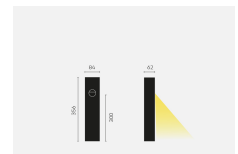

# kreon specification sheet

|                            |   |
|----------------------------|---|
| <b>your selection</b>      | KR943062-9027-SW   wabi pillar 300, LED, black                                      |
| KR743650                   | installation kit   Installation kit   |
| KR743840                   | anchor   concrete anchor for Wabi   |
| <b>product</b>             | KR943062-9027-SW   wabi pillar 300, LED, black                                      |
| <b>general information</b> |   |
| application                | floor-standing luminaire  |
| ip classification          | 65  |
| input voltage              | 230V  |
| electric gear              | included  |
| dimming                    | ON-OFF  |
| <b>full dimensions</b>     |   |
| WxHxD                      | 85mm x 356mm x 62mm   |
| <b>illuminant</b>          |   |
| output                     | 275lm   |
| CCT                        | 2700K   |
| CRI                        | 90+   |
| lamptype                   | LED   |
| symbol                     |  |
| wattage                    | 4W  |
| voltage                    | 230V  |