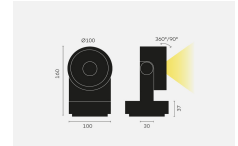

kreon specification sheet

product	KR943052-9027-FL wabi, LED, gear incl., black
general information	
application	surface-mounted luminaire for floors
direction of mounting	→↑↓
protection class	2
ip classification	65
input voltage	230V
visible dimensions	
height	160mm
diameter	100mm
illuminant	
output	133lm
CCT	2700K
CRI	90+
lamptype	LED
symbol	
wattage	5W
voltage	230V
rotation/inclination	360°/90°
beam angle	flood (30°)