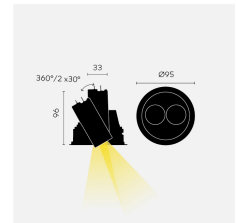

kreon specification sheet

product	KR937621-9027-FL-P1 ato 80 twin, LED, white
general information	
application	recessed luminaire for ceilings
direction of mounting	↓
ip classification	20
power	2x5,9W
full dimensions	
height	96mm
diameter	95mm
illuminant	
output	2x325lm
CCT	2700K
CRI	90+
drive current	500mA
lamptype	LED
symbol	
wattage	2x5,9W
rotation/inclination	360°/2x30°
beam angle	flood (30°)
configuration options	
lamphhead	white painted lamphhead
cut-out dimensions	
in plasterboard	
panel	9-26mm