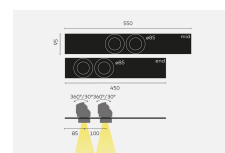

# kreon specification sheet

<b>your selection</b>	KR934511-9827-SP-DD   holon 80 twin in-cana, LED, white
KR775201	tracks and profiles   Cana 80 recessed mounted profile, white
KR775202	tracks and profiles   Cana 80 recessed mounted profile, black
KR705010	plasterkits   trimless plasterkit profile

<b>product</b>	KR934511-9827-SP-DD   holon 80 twin in-cana, LED, white
----------------	---

<b>general information</b>	
application	luminaire for recessed profile in ceilings
direction of mounting	↓→
protection class	1
ip classification	40
input voltage	230V
electric gear	included
dimming	DALI
<b>visible dimensions</b>	
LxW	550mm x 90mm
<b>fixture dimensions</b>	
LxW	85mm x 85mm (2x)

<b>illuminant</b>	
output	840lm
CCT	2700K
CRI	98
lamptype	LED
symbol	
wattage	2x10,6W
voltage	230V
rotation/inclination	360°/30°
beam angle	spot (17°)

Combinations can be specified on order form.  
 The coverplates on the inside of the profile are always black  
 Only one optional accessory per luminaire.

# kreon specification sheet

<b>required accessories</b>	
<b>tracks and profiles</b>	KR775201   Cana 80 recessed mounted profile, white
<b>general information</b>	
ip classification	40
input voltage	230V
dimming	DALI
<b>full dimensions</b>	
LxWxH	max. 6000mm x 102mm x 140mm
<b>material and surface</b>	
profile	
material	aluminium, extruded
colour	white / black
<b>cut-out dimensions</b>	
<b>in plasterboard</b>	
LxWxH	L x 125mm x 185mm
panel	max. 26mm
<b>remarks</b>	
The profile is supplied pre-assembled	
Max. length of a single run profile = 6000mm. Shipping length depends on transport possibilities.	