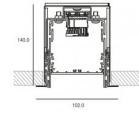

<b>illuminant</b>	
output	840lm
CCT	2700K
CRI	98
lamptype	LED
symbol	
wattage	2x10,6W
voltage	230V
rotation/inclination	360°/30°
beam angle	spot (17°)

Combinations can be specified on order form.  
 The coverplates on the inside of the profile are always black  
 Only one optional accessory per luminaire.

# kreon specification sheet

<b>required accessories</b>	
<b>tracks and profiles</b>	KR775201   Cana 80 recessed mounted profile, white
<b>general information</b>	
ip classification	40
input voltage	230V
dimming	DALI
<b>full dimensions</b>	
LxWxH	max. 6000mm x 102mm x 140mm
<b>material and surface</b>	
profile	
material	aluminium, extruded
colour	white / black
<b>cut-out dimensions</b>	
<b>in plasterboard</b>	
LxWxH	L x 125mm x 185mm
panel	max. 26mm
<b>remarks</b>	
The profile is supplied pre-assembled	
Max. length of a single run profile = 6000mm. Shipping length depends on transport possibilities.	

# kreon specification sheet

<b>tracks and profiles</b>	KR775202   Cana 80 recessed mounted profile, black
<b>general information</b>	
ip classification	40
input voltage	230V
dimming	DALI
<b>full dimensions</b>	
LxWxH	max. 6000mm x 102mm x 140mm
<b>material and surface</b>	
profile	
material	aluminium, extruded
colour	black / black
<b>cut-out dimensions</b>	
<b>in plasterboard</b>	
LxWxH	L x 125mm x 185mm
panel	max. 26mm
<b>remarks</b>	<p>The profile is supplied pre-assembled</p> <p>Max. length of a single run profile = 6000mm. Shipping length depends on transport possibilities.</p>