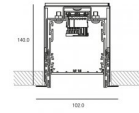

<b>product</b>	KR934511-9827-SP-DD   holon 80 twin in-cana, LED, white
----------------	---

<b>general information</b>	
application	luminaire for recessed profile in ceilings
direction of mounting	↓→
protection class	1
ip classification	40
input voltage	230V
electric gear	included
dimming	DALI
<b>visible dimensions</b>	
LxW	550mm x 90mm
<b>fixture dimensions</b>	
LxW	85mm x 85mm (2x)

<b>illuminant</b>	
output	840lm
CCT	2700K
CRI	98
lamptype	LED
symbol	
wattage	2x10,6W
voltage	230V
rotation/inclination	360°/30°
beam angle	spot (17°)

Combinations can be specified on order form.  
 The coverplates on the inside of the profile are always black  
 Only one optional accessory per luminaire.

# kreon specification sheet

<b>required accessories</b>	
<b>tracks and profiles</b>	KR775201   Cana 80 recessed mounted profile, white
<b>general information</b>	
ip classification	40
input voltage	230V
dimming	DALI
<b>full dimensions</b>	
LxWxH	max. 6000mm x 102mm x 140mm
<b>material and surface</b>	
profile	
material	aluminium, extruded
colour	white / black
<b>cut-out dimensions</b>	
<b>in plasterboard</b>	
LxWxH	L x 125mm x 185mm
panel	max. 26mm
<b>remarks</b>	
The profile is supplied pre-assembled	
Max. length of a single run profile = 6000mm. Shipping length depends on transport possibilities.	

# kreon specification sheet

<b>tracks and profiles</b>	KR775202   Cana 80 recessed mounted profile, black
<b>general information</b>	
ip classification	40
input voltage	230V
dimming	DALI
<b>full dimensions</b>	
LxWxH	max. 6000mm x 102mm x 140mm
<b>material and surface</b>	
profile	
material	aluminium, extruded
colour	black / black
<b>cut-out dimensions</b>	
<b>in plasterboard</b>	
LxWxH	L x 125mm x 185mm
panel	max. 26mm
<b>remarks</b>	<p>The profile is supplied pre-assembled</p> <p>Max. length of a single run profile = 6000mm. Shipping length depends on transport possibilities.</p>