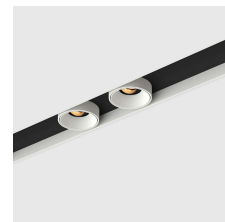

# kreon specification sheet

<b>your selection</b>	KR934511-9827-SP-DD   holon 80 twin in-cana, LED, white
KR775201	tracks and profiles   Cana 80 recessed mounted profile, white
KR775202	tracks and profiles   Cana 80 recessed mounted profile, black
KR705010	plasterkits   trimless plasterkit profile

<b>product</b>	KR934511-9827-SP-DD   holon 80 twin in-cana, LED, white
----------------	---

<b>general information</b>	
application	luminaire for recessed profile in ceilings
direction of mounting	↓→
protection class	1
ip classification	40
input voltage	230V
electric gear	included
dimming	DALI
<b>visible dimensions</b>	
LxW	550mm x 90mm
<b>fixture dimensions</b>	
LxW	85mm x 85mm (2x)

<b>illuminant</b>	
output	840lm
CCT	2700K
CRI	98
lamptype	LED
symbol	
wattage	2x10,6W
voltage	230V
rotation/inclination	360°/30°
beam angle	spot (17°)

Combinations can be specified on order form.  
 The coverplates on the inside of the profile are always black  
 Only one optional accessory per luminaire.

# kreon specification sheet

<b>required accessories</b>	
<b>tracks and profiles</b>	KR775201   Cana 80 recessed mounted profile, white
<b>general information</b>	
ip classification	40
input voltage	230V
dimming	DALI
<b>full dimensions</b>	
LxWxH	max. 6000mm x 102mm x 140mm
<b>material and surface</b>	
profile	
material	aluminium, extruded
colour	white / black
<b>cut-out dimensions</b>	
<b>in plasterboard</b>	
LxWxH	L x 125mm x 185mm
panel	max. 26mm
<b>remarks</b>	
The profile is supplied pre-assembled	
Max. length of a single run profile = 6000mm. Shipping length depends on transport possibilities.	