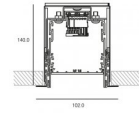

<b>illuminant</b>	
output	736lm
CCT	2700K
CRI	90+
lamptype	LED
symbol	
wattage	9,9W
voltage	230V
rotation/inclination	360°/30°
beam angle	spot (30°)

The coverplates on the inside of the profile are always black  
 Combinations can be specified on order form.  
 Only one optional accessory per luminaire.

# kreon specification sheet

<b>required accessories</b>	
<b>tracks and profiles</b>	KR775201   Cana 80 recessed mounted profile, white
<b>general information</b>	
ip classification	40
input voltage	230V
dimming	DALI
<b>full dimensions</b>	
LxWxH	max. 6000mm x 102mm x 140mm
<b>material and surface</b>	
profile	
material	aluminium, extruded
colour	white / black
<b>cut-out dimensions</b>	
<b>in plasterboard</b>	
LxWxH	L x 125mm x 185mm
panel	max. 26mm
<b>remarks</b>	
The profile is supplied pre-assembled	
Max. length of a single run profile = 6000mm. Shipping length depends on transport possibilities.	

# kreon specification sheet

<b>tracks and profiles</b>	KR775202   Cana 80 recessed mounted profile, black
<b>general information</b>	
ip classification	40
input voltage	230V
dimming	DALI
<b>full dimensions</b>	
LxWxH	max. 6000mm x 102mm x 140mm
<b>material and surface</b>	
profile	
material	aluminium, extruded
colour	black / black
<b>cut-out dimensions</b>	
<b>in plasterboard</b>	
LxWxH	L x 125mm x 185mm
panel	max. 26mm
<b>remarks</b>	<p>The profile is supplied pre-assembled</p> <p>Max. length of a single run profile = 6000mm. Shipping length depends on transport possibilities.</p>