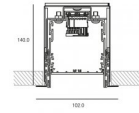

<b>product</b>	KR934081-9027-SP-DD   holon 80 HE single in-cana, LED, white
----------------	--------------------------------------------------------------

<b>general information</b>	
application	luminaire for recessed or surface mounted profile
direction of mounting	→↓
ip classification	40
input voltage	230V
electric gear	included
dimming	DALI
<b>visible dimensions</b>	
LxW	450mm x 90mm
<b>fixture dimensions</b>	
diameter	85mm

<b>illuminant</b>	
output	736lm
CCT	2700K
CRI	90+
lamptype	LED
symbol	
wattage	9,9W
voltage	230V
rotation/inclination	360°/30°
beam angle	spot (30°)

The coverplates on the inside of the profile are always black  
 Combinations can be specified on order form.  
 Only one optional accessory per luminaire.

# kreon specification sheet

<b>required accessories</b>	
<b>tracks and profiles</b>	KR775201   Cana 80 recessed mounted profile, white
<b>general information</b>	
ip classification	40
input voltage	230V
dimming	DALI
<b>full dimensions</b>	
LxWxH	max. 6000mm x 102mm x 140mm
<b>material and surface</b>	
profile	
material	aluminium, extruded
colour	white / black
<b>cut-out dimensions</b>	
<b>in plasterboard</b>	
LxWxH	L x 125mm x 185mm
panel	max. 26mm
<b>remarks</b>	
The profile is supplied pre-assembled	
Max. length of a single run profile = 6000mm. Shipping length depends on transport possibilities.	

# kreon specification sheet

<b>tracks and profiles</b>	KR775202   Cana 80 recessed mounted profile, black
<b>general information</b>	
ip classification	40
input voltage	230V
dimming	DALI
<b>full dimensions</b>	
LxWxH	max. 6000mm x 102mm x 140mm
<b>material and surface</b>	
profile	
material	aluminium, extruded
colour	black / black
<b>cut-out dimensions</b>	
<b>in plasterboard</b>	
LxWxH	L x 125mm x 185mm
panel	max. 26mm
<b>remarks</b>	<p>The profile is supplied pre-assembled</p> <p>Max. length of a single run profile = 6000mm. Shipping length depends on transport possibilities.</p>