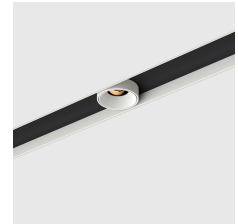

# kreon specification sheet

<b>your selection</b>	KR934081-9027-SP-DD   holon 80 HE single in-cana, LED, white
KR775201	tracks and profiles   Cana 80 recessed mounted profile, white
KR775202	tracks and profiles   Cana 80 recessed mounted profile, black
KR705010	plasterkits   trimless plasterkit profile

<b>product</b>	KR934081-9027-SP-DD   holon 80 HE single in-cana, LED, white
----------------	--------------------------------------------------------------

<b>general information</b>	
application	luminaire for recessed or surface mounted profile
direction of mounting	→↓
ip classification	40
input voltage	230V
electric gear	included
dimming	DALI
<b>visible dimensions</b>	
LxW	450mm x 90mm
<b>fixture dimensions</b>	
diameter	85mm

<b>illuminant</b>	
output	736lm
CCT	2700K
CRI	90+
lamptype	LED
symbol	
wattage	9,9W
voltage	230V
rotation/inclination	360°/30°
beam angle	spot (30°)

The coverplates on the inside of the profile are always black  
 Combinations can be specified on order form.  
 Only one optional accessory per luminaire.

# kreon specification sheet

<b>required accessories</b>	
<b>tracks and profiles</b>	KR775201   Cana 80 recessed mounted profile, white
<b>general information</b>	
ip classification	40
input voltage	230V
dimming	DALI
<b>full dimensions</b>	
LxWxH	max. 6000mm x 102mm x 140mm
<b>material and surface</b>	
profile	
material	aluminium, extruded
colour	white / black
<b>cut-out dimensions</b>	
<b>in plasterboard</b>	
LxWxH	L x 125mm x 185mm
panel	max. 26mm
<b>remarks</b>	
The profile is supplied pre-assembled	
Max. length of a single run profile = 6000mm. Shipping length depends on transport possibilities.	