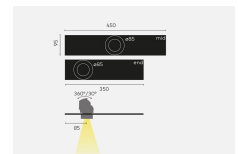

<b>product</b>	KR934081-9027-SP-DD   holon 80 HE single in-cana, LED, white
----------------	--------------------------------------------------------------

<b>general information</b>	
application	luminaire for recessed or surface mounted profile
direction of mounting	→↓
ip classification	40
input voltage	230V
electric gear	included
dimming	DALI
<b>visible dimensions</b>	
LxW	450mm x 90mm
<b>fixture dimensions</b>	
diameter	85mm

<b>illuminant</b>	
output	736lm
CCT	2700K
CRI	90+
lamptype	LED
symbol	
wattage	9,9W
voltage	230V
rotation/inclination	360°/30°
beam angle	spot (30°)

The coverplates on the inside of the profile are always black  
 Combinations can be specified on order form.  
 Only one optional accessory per luminaire.

# kreon specification sheet

<b>required accessories</b>	
<b>tracks and profiles</b>	KR775201   Cana 80 recessed mounted profile, white
<b>general information</b>	
ip classification	40
input voltage	230V
dimming	DALI
<b>full dimensions</b>	
LxWxH	max. 6000mm x 102mm x 140mm
<b>material and surface</b>	
profile	
material	aluminium, extruded
colour	white / black
<b>cut-out dimensions</b>	
<b>in plasterboard</b>	
LxWxH	L x 125mm x 185mm
panel	max. 26mm
<b>remarks</b>	
The profile is supplied pre-assembled	
Max. length of a single run profile = 6000mm. Shipping length depends on transport possibilities.	

# kreon specification sheet

<b>tracks and profiles</b>	KR775202   Cana 80 recessed mounted profile, black
<b>general information</b>	
ip classification	40
input voltage	230V
dimming	DALI
<b>full dimensions</b>	
LxWxH	max. 6000mm x 102mm x 140mm
<b>material and surface</b>	
profile	
material	aluminium, extruded
colour	black / black
<b>cut-out dimensions</b>	
<b>in plasterboard</b>	
LxWxH	L x 125mm x 185mm
panel	max. 26mm
<b>remarks</b>	<p>The profile is supplied pre-assembled</p> <p>Max. length of a single run profile = 6000mm. Shipping length depends on transport possibilities.</p>