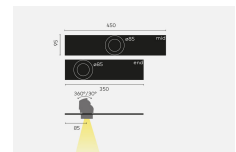

<b>product</b>	KR934012-9827-SP-DD   holon 80 single in-cana, LED, black
----------------	---

<b>general information</b>	
application	luminaire for recessed profile in ceilings
direction of mounting	↓→
protection class	1
ip classification	40
input voltage	230V
electric gear	included
dimming	DALI
<b>visible dimensions</b>	
LxW	450mm x 90mm
<b>fixture dimensions</b>	
diameter	85mm

<b>illuminant</b>	
output	420lm
CCT	2700K
CRI	98
lamptype	LED
symbol	
wattage	10,6W
voltage	230V
rotation/inclination	360°/30°
beam angle	spot (17°)

Combinations can be specified on order form.  
 The coverplates on the inside of the profile are always black  
 Only one optional accessory per luminaire.

# kreon specification sheet

<b>required accessories</b>	
<b>tracks and profiles</b>	KR775201   Cana 80 recessed mounted profile, white
<b>general information</b>	
ip classification	40
input voltage	230V
dimming	DALI
<b>full dimensions</b>	
LxWxH	max. 6000mm x 102mm x 140mm
<b>material and surface</b>	
profile	
material	aluminium, extruded
colour	white / black
<b>cut-out dimensions</b>	
<b>in plasterboard</b>	
LxWxH	L x 125mm x 185mm
panel	max. 26mm
<b>remarks</b>	
The profile is supplied pre-assembled	
Max. length of a single run profile = 6000mm. Shipping length depends on transport possibilities.	

# kreon specification sheet

<b>tracks and profiles</b>	KR775202   Cana 80 recessed mounted profile, black
<b>general information</b>	
ip classification	40
input voltage	230V
dimming	DALI
<b>full dimensions</b>	
LxWxH	max. 6000mm x 102mm x 140mm
<b>material and surface</b>	
profile	
material	aluminium, extruded
colour	black / black
<b>cut-out dimensions</b>	
<b>in plasterboard</b>	
LxWxH	L x 125mm x 185mm
panel	max. 26mm
<b>remarks</b>	<p>The profile is supplied pre-assembled</p> <p>Max. length of a single run profile = 6000mm. Shipping length depends on transport possibilities.</p>