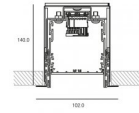

<b>product</b>	KR934012-9827-SP-DD   holon 80 single in-cana, LED, black
----------------	---

<b>general information</b>	
application	luminaire for recessed profile in ceilings
direction of mounting	↓→
protection class	1
ip classification	40
input voltage	230V
electric gear	included
dimming	DALI
<b>visible dimensions</b>	
LxW	450mm x 90mm
<b>fixture dimensions</b>	
diameter	85mm

<b>illuminant</b>	
output	420lm
CCT	2700K
CRI	98
lamptype	LED
symbol	
wattage	10,6W
voltage	230V
rotation/inclination	360°/30°
beam angle	spot (17°)

Combinations can be specified on order form.  
 The coverplates on the inside of the profile are always black  
 Only one optional accessory per luminaire.

# kreon specification sheet

<b>required accessories</b>	
<b>tracks and profiles</b>	KR775201   Cana 80 recessed mounted profile, white
<b>general information</b>	
ip classification	40
input voltage	230V
dimming	DALI
<b>full dimensions</b>	
LxWxH	max. 6000mm x 102mm x 140mm
<b>material and surface</b>	
profile	
material	aluminium, extruded
colour	white / black
<b>cut-out dimensions</b>	
<b>in plasterboard</b>	
LxWxH	L x 125mm x 185mm
panel	max. 26mm
<b>remarks</b>	
The profile is supplied pre-assembled	
Max. length of a single run profile = 6000mm. Shipping length depends on transport possibilities.	

# kreon specification sheet

<b>tracks and profiles</b>	KR775202   Cana 80 recessed mounted profile, black
<b>general information</b>	
ip classification	40
input voltage	230V
dimming	DALI
<b>full dimensions</b>	
LxWxH	max. 6000mm x 102mm x 140mm
<b>material and surface</b>	
profile	
material	aluminium, extruded
colour	black / black
<b>cut-out dimensions</b>	
<b>in plasterboard</b>	
LxWxH	L x 125mm x 185mm
panel	max. 26mm
<b>remarks</b>	<p>The profile is supplied pre-assembled</p> <p>Max. length of a single run profile = 6000mm. Shipping length depends on transport possibilities.</p>