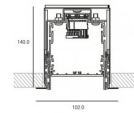

<b>illuminant</b>	
output	420lm
CCT	2700K
CRI	98
lamptype	LED
symbol	
wattage	10,6W
voltage	230V
rotation/inclination	360°/30°
beam angle	spot (17°)

Combinations can be specified on order form.  
 The coverplates on the inside of the profile are always black  
 Only one optional accessory per luminaire.

# kreon specification sheet

<b>required accessories</b>	
<b>tracks and profiles</b>	KR775201   Cana 80 recessed mounted profile, white
<b>general information</b>	
ip classification	40
input voltage	230V
dimming	DALI
<b>full dimensions</b>	
LxWxH	max. 6000mm x 102mm x 140mm
<b>material and surface</b>	
profile	
material	aluminium, extruded
colour	white / black
<b>cut-out dimensions</b>	
<b>in plasterboard</b>	
LxWxH	L x 125mm x 185mm
panel	max. 26mm
<b>remarks</b>	
The profile is supplied pre-assembled	
Max. length of a single run profile = 6000mm. Shipping length depends on transport possibilities.	

# kreon specification sheet

<b>tracks and profiles</b>	KR775202   Cana 80 recessed mounted profile, black
<b>general information</b>	
ip classification	40
input voltage	230V
dimming	DALI
<b>full dimensions</b>	
LxWxH	max. 6000mm x 102mm x 140mm
<b>material and surface</b>	
profile	
material	aluminium, extruded
colour	black / black
<b>cut-out dimensions</b>	
<b>in plasterboard</b>	
LxWxH	L x 125mm x 185mm
panel	max. 26mm
<b>remarks</b>	<p>The profile is supplied pre-assembled</p> <p>Max. length of a single run profile = 6000mm. Shipping length depends on transport possibilities.</p>