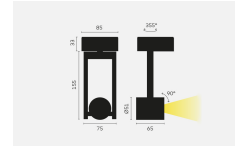

kreon specification sheet

product	KR916652-9027-SP diapason 80, surface mounted, LED, black
general information	
application	surface-mounted luminaire for ceilings
direction of mounting	↓→
protection class	3
ip classification	40
electric gear	not included
full dimensions	
WxHxD	75mm x 190mm x 65mm
diameter	51mm
illuminant	
output	428lm
CCT	2700K
CRI	90+
drive current	500mA
lamptype	LED
symbol	
wattage	5,7W
rotation/inclination	355°/90°
beam angle	spot (20°)