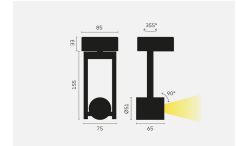

# kreon specification sheet

<b>product</b>	KR916652-9027-FL   diapason 80, surface mounted, LED, black
<b>general information</b>	
application	surface-mounted luminaire for ceilings
direction of mounting	↓→
protection class	3
ip classification	40
electric gear	not included
<b>full dimensions</b>	
WxHxD	75mm x 190mm x 65mm
diameter	51mm
<b>illuminant</b>	
output	428lm
CCT	2700K
CRI	90+
drive current	500mA
lamptype	LED
symbol	
wattage	5,7W
rotation/inclination	355°/90°
beam angle	flood (30°)