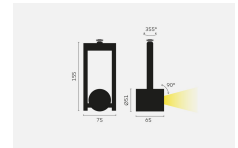

# kreon specification sheet

<b>product</b>	KR916601-9027-SP   diapason 80, M10, LED, white
<b>general information</b>	
application	surface-mounted spotlight
direction of mounting	↓→
protection class	3
ip classification	40
fixation	M10
electric gear	not included
<b>full dimensions</b>	
WxHxD	75 mm x 155 mm x 65mm
diameter	51mm
<b>illuminant</b>	
output	428lm
CCT	2700K
CRI	90+
drive current	500mA
lamptype	LED
symbol	
wattage	5,7W
rotation/inclination	355°/90°
beam angle	spot (20°)