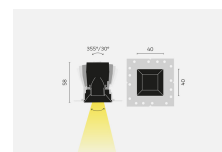

kreon specification sheet

your selection	KR907733-9027-SP | down in-line 40 directional, LED
KR707114	plasterkits | plasterkit for Down in-Line 40
KR707111	plasterkits | plasterkit concrete for down in-line 40
KR707113	louvres | louvre Down in-Line 40, red satin copper

product	KR907733-9027-SP | down in-line 40 directional, LED

general information	
application	recessed luminaire for ceilings
direction of mounting	↓
protection class	3
ip classification	40
certification	CE
power	2W
electric gear	not included

visible dimensions	
LxW	40mm x 40mm

full dimensions	
LxWxH	40mm x 40mm x 58mm

kreon nv
Industrieweg Noord 1152
3660 Oudsbergen
Belgium
T +32 89 81 97 80
F +32 89 81 97 90
M mailbox@kreon.com
www.kreon.com

It is possible that the product images do not match the selected configuration

illuminant	
output	121lm / 143lm
CCT	2700K
CRI	90+
drive current	700mA / 1050mA
lamptype	LED
symbol	
wattage	2W / 3,2W
rotation/inclination	360°/30°
beam angle	spot (10°)

material and surface	
louvre	
material	zamak, die cast
surface treatment	powdercoated
installation frame	
material	aluminium, die-cast
surface treatment	powdercoated
cut-out dimensions