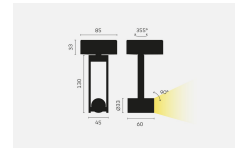

kreon specification sheet

product	KR906651-9027-SP diapason 40, surface mounted, LED, white
general information	
application	semi-recessed luminaire for ceilings
direction of mounting	→↓
ip classification	40
electric gear	not included
full dimensions	
WxHxD	45mm x 163mm x 60mm
diameter	33mm
illuminant	
output	237lm
CCT	2700K
CRI	90+
drive current	1050mA
lamptype	LED
symbol	
wattage	3,2W
rotation/inclination	355°/90°
beam angle	spot (10°)