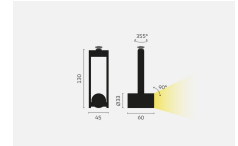

kreon specification sheet

product	KR906601-9027-FL diapason 40, M10, LED, white
general information	
application	surface-mounted luminaire for ceilings
direction of mounting	→↓
ip classification	40
fixation	M10
electric gear	not included
full dimensions	
WxHxD	45mm x 130mm x 60mm
diameter	33mm
illuminant	
output	237lm
CCT	2700K
CRI	90+
drive current	1050mA
lamptype	LED
symbol	
wattage	3,2W
beam angle	flood (24°)