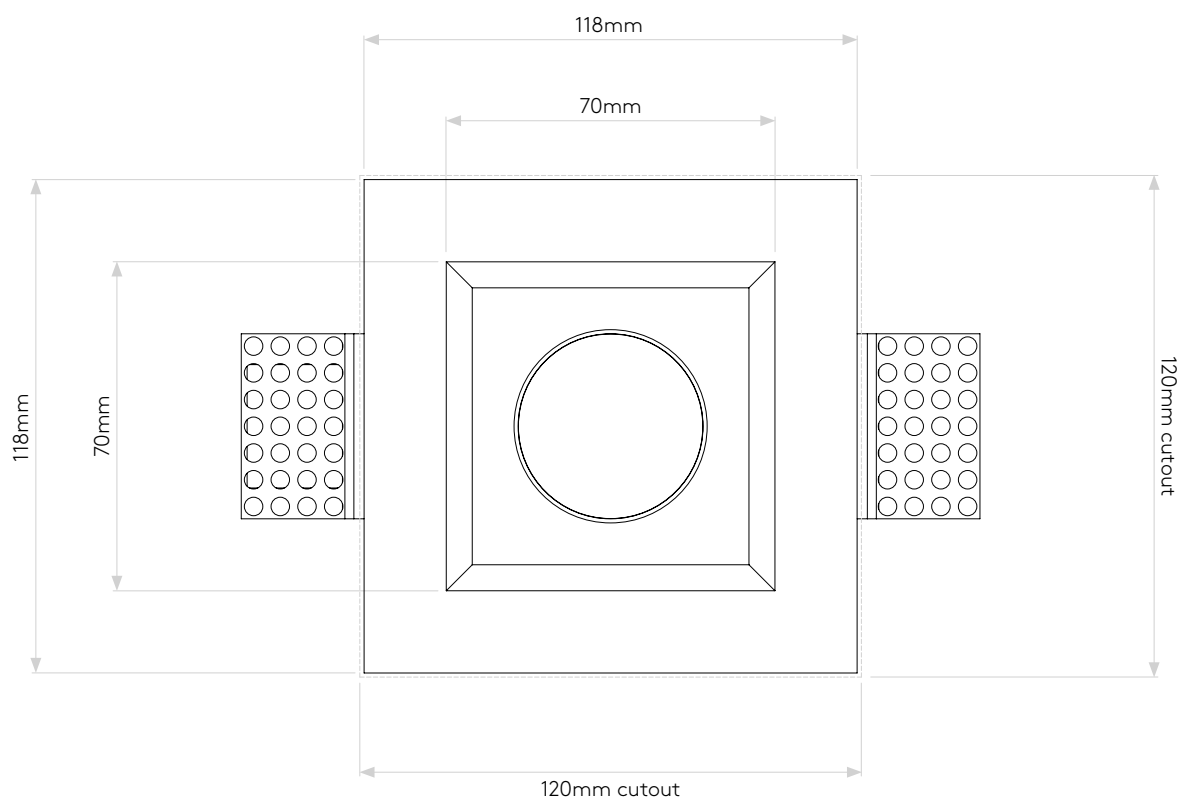

BLANCO SQUARE FIXED

astro

GENERAL

CLASS:	CE (Class 1)
IP RATING:	IP20
BATHROOM ZONE:	Zone 3
VOLTAGE:	Mains 230V
INSTALLATION ORIENTATION:	Ceiling mount
MAIN MATERIAL:	Plaster
DIMENSIONS:	H: 118mm W: 118mm D: 150mm
CUT OUT HOLE:	L: 120mm W: 120mm
RECESS DEPTH:	150mm
FIRE RATING:	Not applicable
CABLE LENGTH:	Not applicable
GROSS WEIGHT:	0.76Kg

CODE: 5655
SKU: 1253002
FINISH: PLASTER

LAMP

LIGHT SOURCE:	GU10
MAXIMUM WATTAGE:	50W MAX
LAMP INCLUDED:	No
MAXIMUM LAMP LENGTH:	To be advised
R9:	Lamp dependent
MACADAM ELLIPSE:	Not applicable
TILT ADJUSTABLE ANGLE:	Not applicable
ROTATION ADJUSTABLE ANGLE:	Not applicable
AVERAGE LIFESPAN:	Lamp dependent
L70:	Not applicable
BEAM ANGLE:	Lamp dependent

ADDITIONAL INFORMATION

SHADE INCLUDED	Not applicable
SHADE MATERIAL	Not applicable

Please note that some dimensions may vary slightly due to manufacturing tolerances, this includes cable entry and fixing holes