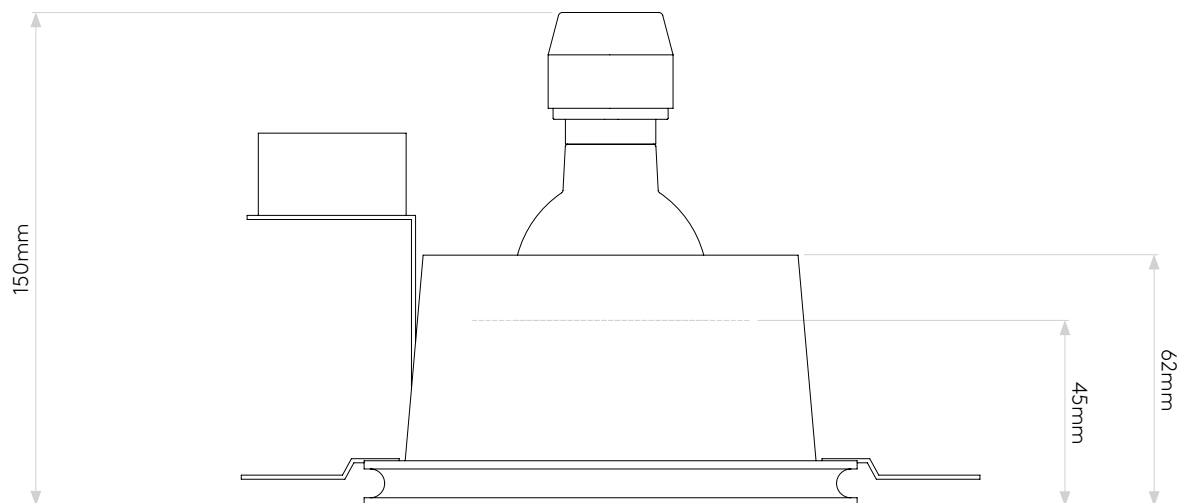

BLANCO SQUARE FIXED

astro

GENERAL

CLASS:	CE (Class 1)
IP RATING:	IP20
BATHROOM ZONE:	Zone 3
VOLTAGE:	Mains 230V
INSTALLATION ORIENTATION:	Ceiling mount
MAIN MATERIAL:	Plaster
DIMENSIONS:	H: 118mm W: 118mm D: 150mm
CUT OUT HOLE:	L: 120mm W: 120mm
RECESS DEPTH:	150mm
FIRE RATING:	Not applicable
CABLE LENGTH:	Not applicable
GROSS WEIGHT:	0.76Kg

CODE: 5655
SKU: 1253002
FINISH: PLASTER

LAMP

LIGHT SOURCE:	GU10
MAXIMUM WATTAGE:	50W MAX
LAMP INCLUDED:	No
MAXIMUM LAMP LENGTH:	To be advised
R9:	Lamp dependent
MACADAM ELLIPSE:	Not applicable
TILT ADJUSTABLE ANGLE:	Not applicable
ROTATION ADJUSTABLE ANGLE:	Not applicable
AVERAGE LIFESPAN:	Lamp dependent
L70:	Not applicable
BEAM ANGLE:	Lamp dependent

ADDITIONAL INFORMATION

SHADE INCLUDED	Not applicable
SHADE MATERIAL	Not applicable

Please note that some dimensions may vary slightly due to manufacturing tolerances, this includes cable entry and fixing holes

Veillez noter que certaines dimensions peuvent varier légèrement en raison des tolérances de fabrication, y compris l'entrée de câble et les trous de fixation.

Bitte beachten Sie, dass die Maße Fertigungstoleranzen unterliegen und daher in geringem Umfang von der angegebenen Größe abweichen können. Dies gilt auch für Kabeleingänge und Befestigungslöcher.