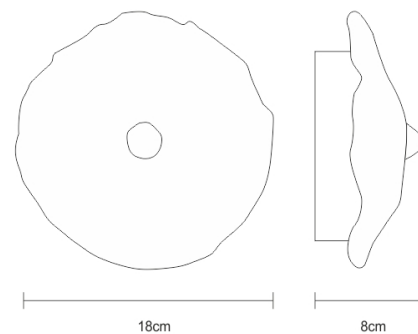

TECHNICAL DRAWING