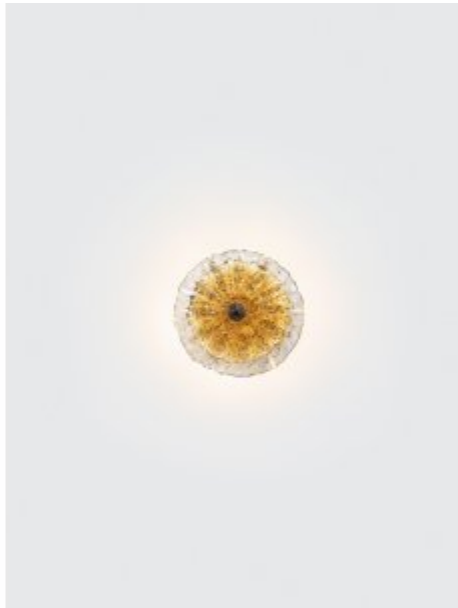

## Nenufar Aura Small

REFERENCE AP1457

---

### DESCRIPTION

Ethereal and whimsical, the Nenufar Collection stands closely connected to its direct inspiration, the aqueous nature. Beyond its particular dense structure and closed shape in some designs, it seeks an uncanny levitating sense, allowing multiple perspectives through the carefully crafted Murano glass pieces. Through the glass specifications, the Nenufar achieves diffuse lighting providing an alluring romantic sense, reminiscent of the natural beauty of nature. Ideal for delicate interiors of vertical architecture.

**Finish shown here** Metal PR | Glass 06