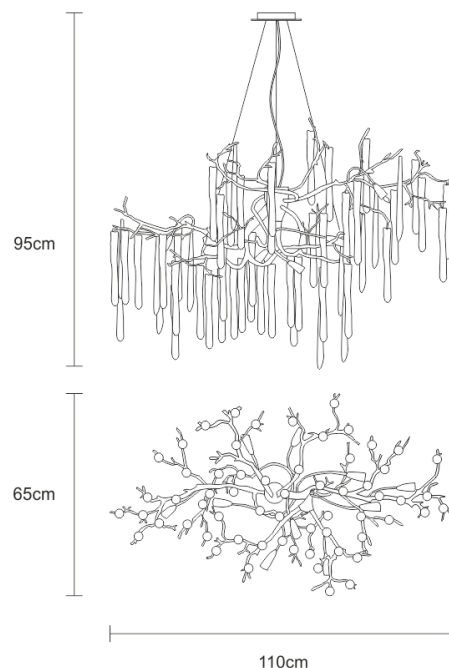

Glamour Hoarfrost

REFERENCE CT3264/12

DESCRIPTION

Inspired by Winter nature, where trees become sculptures of icy drops. Following a vertical and horizontal visual guide, the Glamour Collection represents winter's nature where trees turn into ice sculptures. These lighting installations with inherent organic presence spread downwards and along with ceilings and walls, being able to be an effectively adaptable piece in any interior. Regardless of the model design, the collection exposes an interesting dualism of weights and materials, in a varied range of chromatic and finishing options to be chosen for each project. The possibility to create any kind of colour combination opens the way to a versatile outcome, establishing a limitless key-piece. Ideal for areas where vertical and horizontal majestic extensions are possible.

TECHNICAL DRAWING

TECHNICAL SPECIFICATIONS

MEASUREMENTS

FIXTURE SIZE & WEIGHT

Width 65cm / 26in

Height 70cm / 28in

Length 110cm / 43in

OAH Overall Height Min 95cm / 37in

OAH Overall Height Max 340cm / 134in

Weight 20kg / 44lb

PACKAGE SIZE & WEIGHT

(m)Package 1/2 0.90cm x 0.94cm x 1.90cm

=1.61CBM

(in)Package 1/2 0.35in x 0.37in x 0.75in

=56.76US GAL

ELECTRIC FEATURE