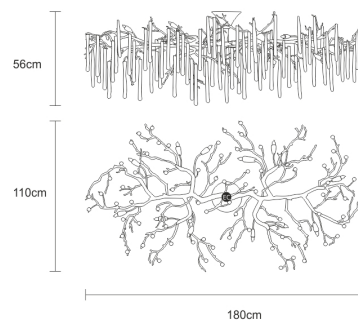

SERIP

Glamour Dripstone Medium REFERENCE PL329/12

DESCRIPTION

TECHNICAL DRAWING

SERIP

Inspired by Winter nature, where trees become sculptures of icy drops. Following a vertical and horizontal visual guide, the Glamour Collection represents winter's nature where trees turn into ice sculptures. These lighting installations with inherent organic presence spread downwards and along with ceilings and walls, being able to be an effectively adaptable piece in any interior. Regardless of the model design, the collection exposes an interesting dualism of weights and materials, in a varied range of chromatic and finishing options to be chosen for each project. The possibility to create any kind of colour combination opens the way to a versatile outcome, establishing a limitless key-piece. Ideal for areas where vertical and horizontal majestic extensions are possible.

SERIP

TECHNICAL SPECIFICATIONS

MEASUREMENTS

FIXTURE SIZE & WEIGHT

Width 110cm / 43in
Height 56cm / 22in
Length 180cm / 71in
Weight 39kg / 86lb

PACKAGE SIZE & WEIGHT

(m)Package 1/2 1.25cm x 0.66cm x 2.05cm
=1.69CBM
(in)Package 1/2 0.49in x 0.26in x 0.81in
=59.72US GAL