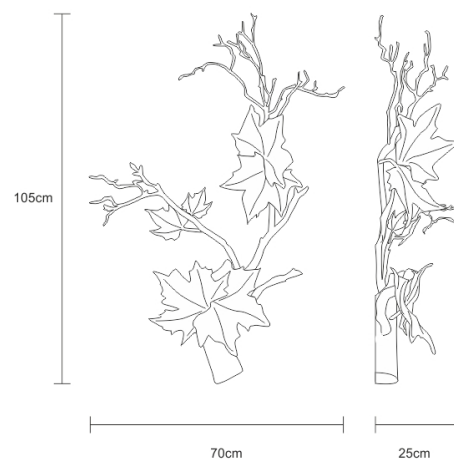

SERIP

Folio Twig Right

REFERENCE AP1499/4/R

DESCRIPTION

Inspired by the picturesque sight of Autumn and its fallen maple leaves. Like a fragment of a whole, the Folio Collection has the intensity of a still moment directly withdrawn from nature. The natural form reflects the arbitrary composition of patterns in a complex set of reflections and contrasts resulting in a sense of an enchanted environment. Ideal for vertical compositions and highlights in dining areas of classic and contemporary interiors.

TECHNICAL DRAWING

SERIP

TECHNICAL SPECIFICATIONS

MEASUREMENTS

FIXTURE SIZE & WEIGHT

Width 70cm / 28in

Height 105cm / 41in

Depth 25cm / 10in

Weight 11kg / 24lb

PACKAGE SIZE & WEIGHT

(m)Package 1/2 0.95cm x 0.56cm x 0.95cm
=0.51CBM

(in)Package 1/2 0.37in x 0.22in x 0.37in
=17.85US GAL

ELECTRIC FEATURE

Installation Wall
IP degree IP 20

220-240V 50Hz-60Hz
Max Power Consumption 7W
Light Sources
4 x LED