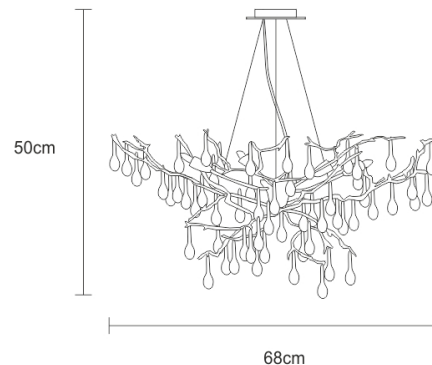

SERIP

Bijout Bowl

REFERENCE PL338/6

DESCRIPTION

As delicate as nature itself, the Bijout Collection is divided between romance and extravagance. The soft glass pieces are designed to contrast directly with the complex and detailed bronze structure, creating a perfect balance between light and movement, a dualism that presents endless possibilities of colours and sizes, guaranteeing refinement to any interior design concept. The extreme subtlety of the Bijout collection is ideal to make any dining table stand out, adapting to classic and modern interiors.

TECHNICAL DRAWING

SERIP

TECHNICAL SPECIFICATIONS

MEASUREMENTS

Height 35cm / 14in

OAH Overall Height Min 50cm / 20in

OAH Overall Height Max 325cm / 128in

Weight 6kg / 13lb

PACKAGE SIZE & WEIGHT

(m)Package 1/2 0.95cm x 0.50cm x 0.95cm
=0.45CBM

(in)Package 1/2 0.37in x 0.20in x 0.37in
=15.93US GAL

Weight 1/2 40.00kg / 88.00lb (aprox.)

ELECTRIC FEATURE

Installation Ceilling

IP degree IP 20