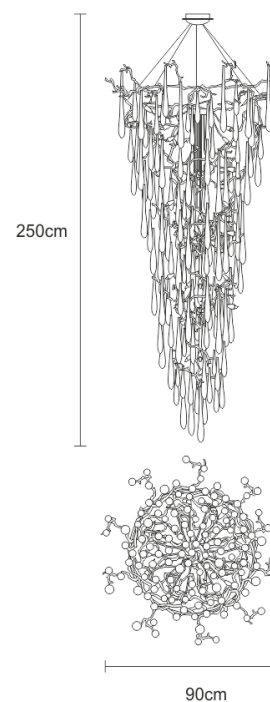

TECHNICAL DRAWING

SERIP

TECHNICAL SPECIFICATIONS

MEASUREMENTS

Height 220cm / 87in
OAH Overall Height Min 280cm / 110in
OAH Overall Height Max 495cm / 195in
Weight 70kg / 154lb

PACKAGE SIZE & WEIGHT

(m)Package 1/2 1.10cm x 2.24cm x 1.10cm
=2.71CBM
(in)Package 1/2 0.43in x 0.88in x 0.43in
=95.70US GAL