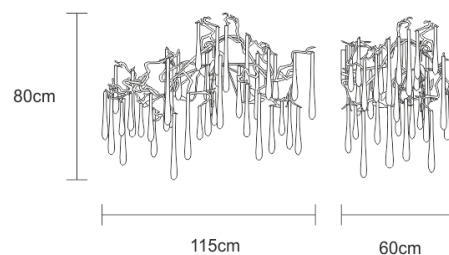

Finish shown here Metal PR | Glass 44

Designed and produced by hand in Portugal.

Serip reserves the right to make changes or improvements at any time it deems useful to guarantee the highest quality standards for its products.

TECHNICAL DRAWING

SERIP

TECHNICAL SPECIFICATIONS

MEASUREMENTS

FIXTURE SIZE & WEIGHT

Width 115cm / 45in

Height 80cm / 31in

Depth 60cm / 24in

Weight 16kg / 35lb

PACKAGE SIZE & WEIGHT

(m)Package 1/2 0.94cm x 0.90cm x 0.93cm
=0.79CBM

(in)Package 1/2 0.37in x 0.35in x 0.37in
=27.78US GAL

ELECTRIC FEATURE

Installation Wall
IP degree IP 20

220-240V 50Hz-60Hz
Max Power Consumption 240W
Light Sources
6 x G9 Max 40W