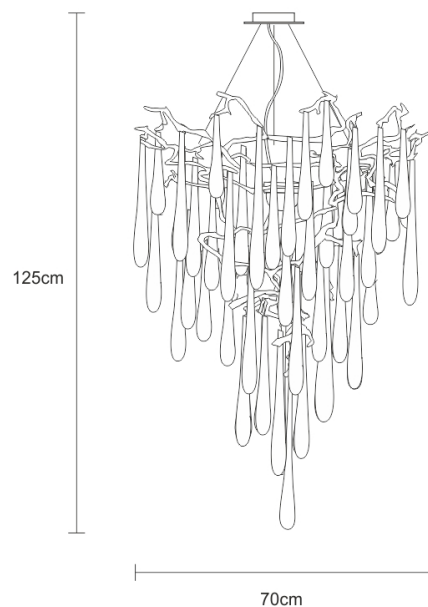

TECHNICAL DRAWING

SERIP

TECHNICAL SPECIFICATIONS

MEASUREMENTS

Height 100cm / 39in
OAH Overall Height Min 125cm / 49in
OAH Overall Height Max 375cm / 148in
Weight 16kg / 35lb

PACKAGE SIZE & WEIGHT

(m)Package 1/2 0.95cm x 0.90cm x 0.95cm
=0.81CBM
(in)Package 1/2 0.37in x 0.35in x 0.37in
=28.68US GAL