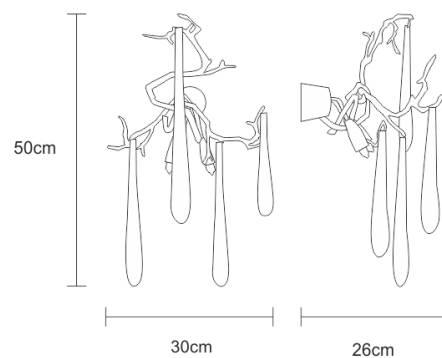

TECHNICAL DRAWING

SERIP

TECHNICAL SPECIFICATIONS

MEASUREMENTS

FIXTURE SIZE & WEIGHT

Width 35cm / 14in

Height 50cm / 20in

Depth 26cm / 10in

Weight 2kg / 4lb

PACKAGE SIZE & WEIGHT

(m)Package 1/2 0.64cm x 0.46cm x 0.64cm
=0.19CBM

(in)Package 1/2 0.25in x 0.18in x 0.25in
=6.65US GAL

ELECTRIC FEATURE

Installation Wall
IP degree IP 20

220-240V 50Hz-60Hz
Max Power Consumption 80W
Light Sources
2 x G9 Max 40W