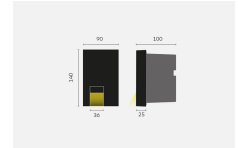

# kreon specification sheet

<b>product</b>	KR943021-B   mini rokko, white, gear excl.
<b>general information</b>	
application	semi-recessed luminaire for walls
direction of mounting	↓↔
protection class	3
ip classification	65
certification	CE, ENEC
electric gear	not included
<b>visible dimensions</b>	
WxHxD	90mm x 140mm x 25mm
<b>full dimensions</b>	
WxHxD	90mm x 140mm x 100mm
<b>illuminant</b>	
output	72lm
colour temperature	2700K
CRI	80+
drive current	700mA
lamptype	LED
symbol	
fitting	LED
wattage	2,3W
<b>material and surface</b>	
cover material	
material	aluminium, die-cast
colour	white
surface treatment	powdercoated
housing	
material	plastics (PBT)
colour	black
<b>cut-out dimensions</b>	
<b>in plasterboard</b>	
WxHxD	75mm x 125mm x 80mm
<b>in massive element</b>	
WxHxD	75mm x 125mm x 80mm