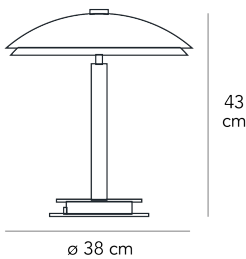

Table lamp with direct light not dimmable. Chrome-plated brass frame. Top diffuser made of sandblasted glass and internally painted, bottom diffuser made of sandblasted glass. Black power cable, plug and switch. European two-pole plug. Bulb not included.