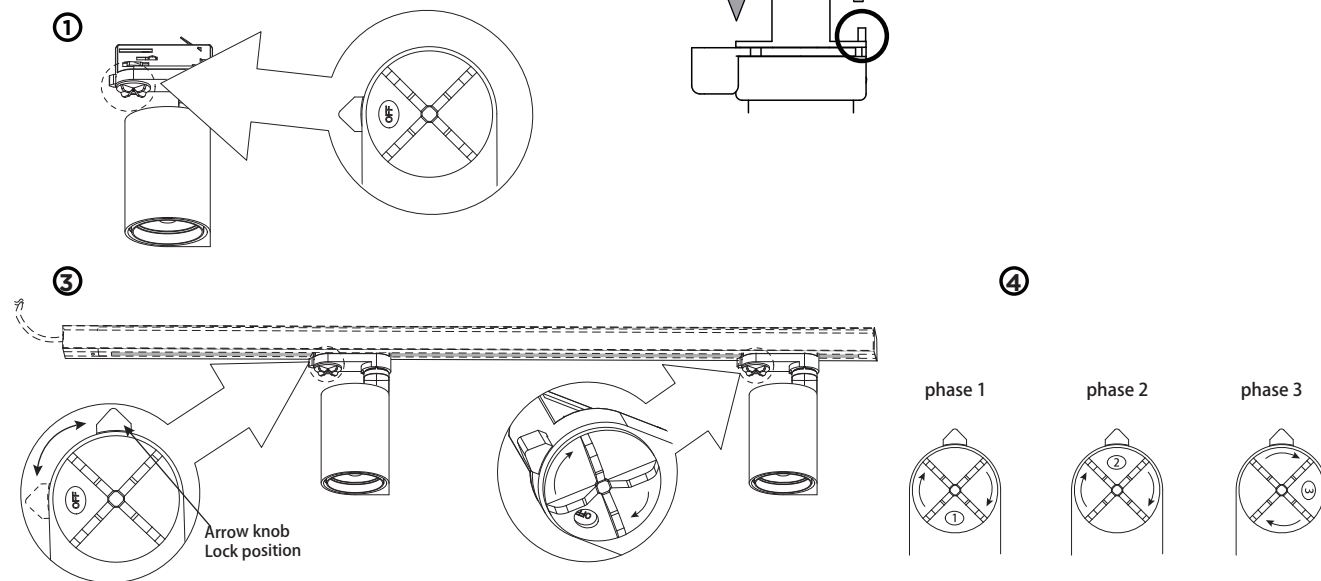

SQUBE 3.0 ON TRACK

12-Apr.-2017

3.0 LED

LED 20W | 220-240VAC | 50-60Hz | COB 3-step | incl. PS | phase-cut dim

CE IP20 0.3m 31° 90° 355°

white texture 144564W
black texture 144564B

LIGHT COLOUR

2700K >80CRI 1380lm	2
3000K >80CRI 1520lm	4
2700K >90CRI 1250lm	3
3000K >90CRI 1360lm	5

OPTIONAL

dimmer 90019017
for switch 90019018
for din rail

DIMENSIONS

MOUNTING INSTRUCTION

- ① Make sure the knob is on the OFF position.
- ② Push the fixture into the track.
- ③ Turn the knob to the Lock position.
- ④ Select the phase.