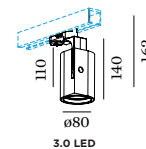

SQUBE 3.0 ON TRACK

12-Apr.-2017

3.0 LED

LED 20W | 220-240VAC | 50-60Hz | COB 3-step | incl. PS | phase-cut dim

CE IP20 0.3m 31° 90° 355°

white texture 144564W
black texture 144564B

LIGHT COLOUR

2700K >80CRI 1380lm	2
3000K >80CRI 1520lm	4
2700K >90CRI 1250lm	3
3000K >90CRI 1360lm	5

OPTIONAL

dimmer 90019017
for switch 90019018
for din rail

DIMENSIONS

MOUNTING INSTRUCTION

- ① Make sure the knob is on the OFF position.
- ② Push the fixture into the track.
- ③ Turn the knob to the Lock position.
- ④ Select the phase.